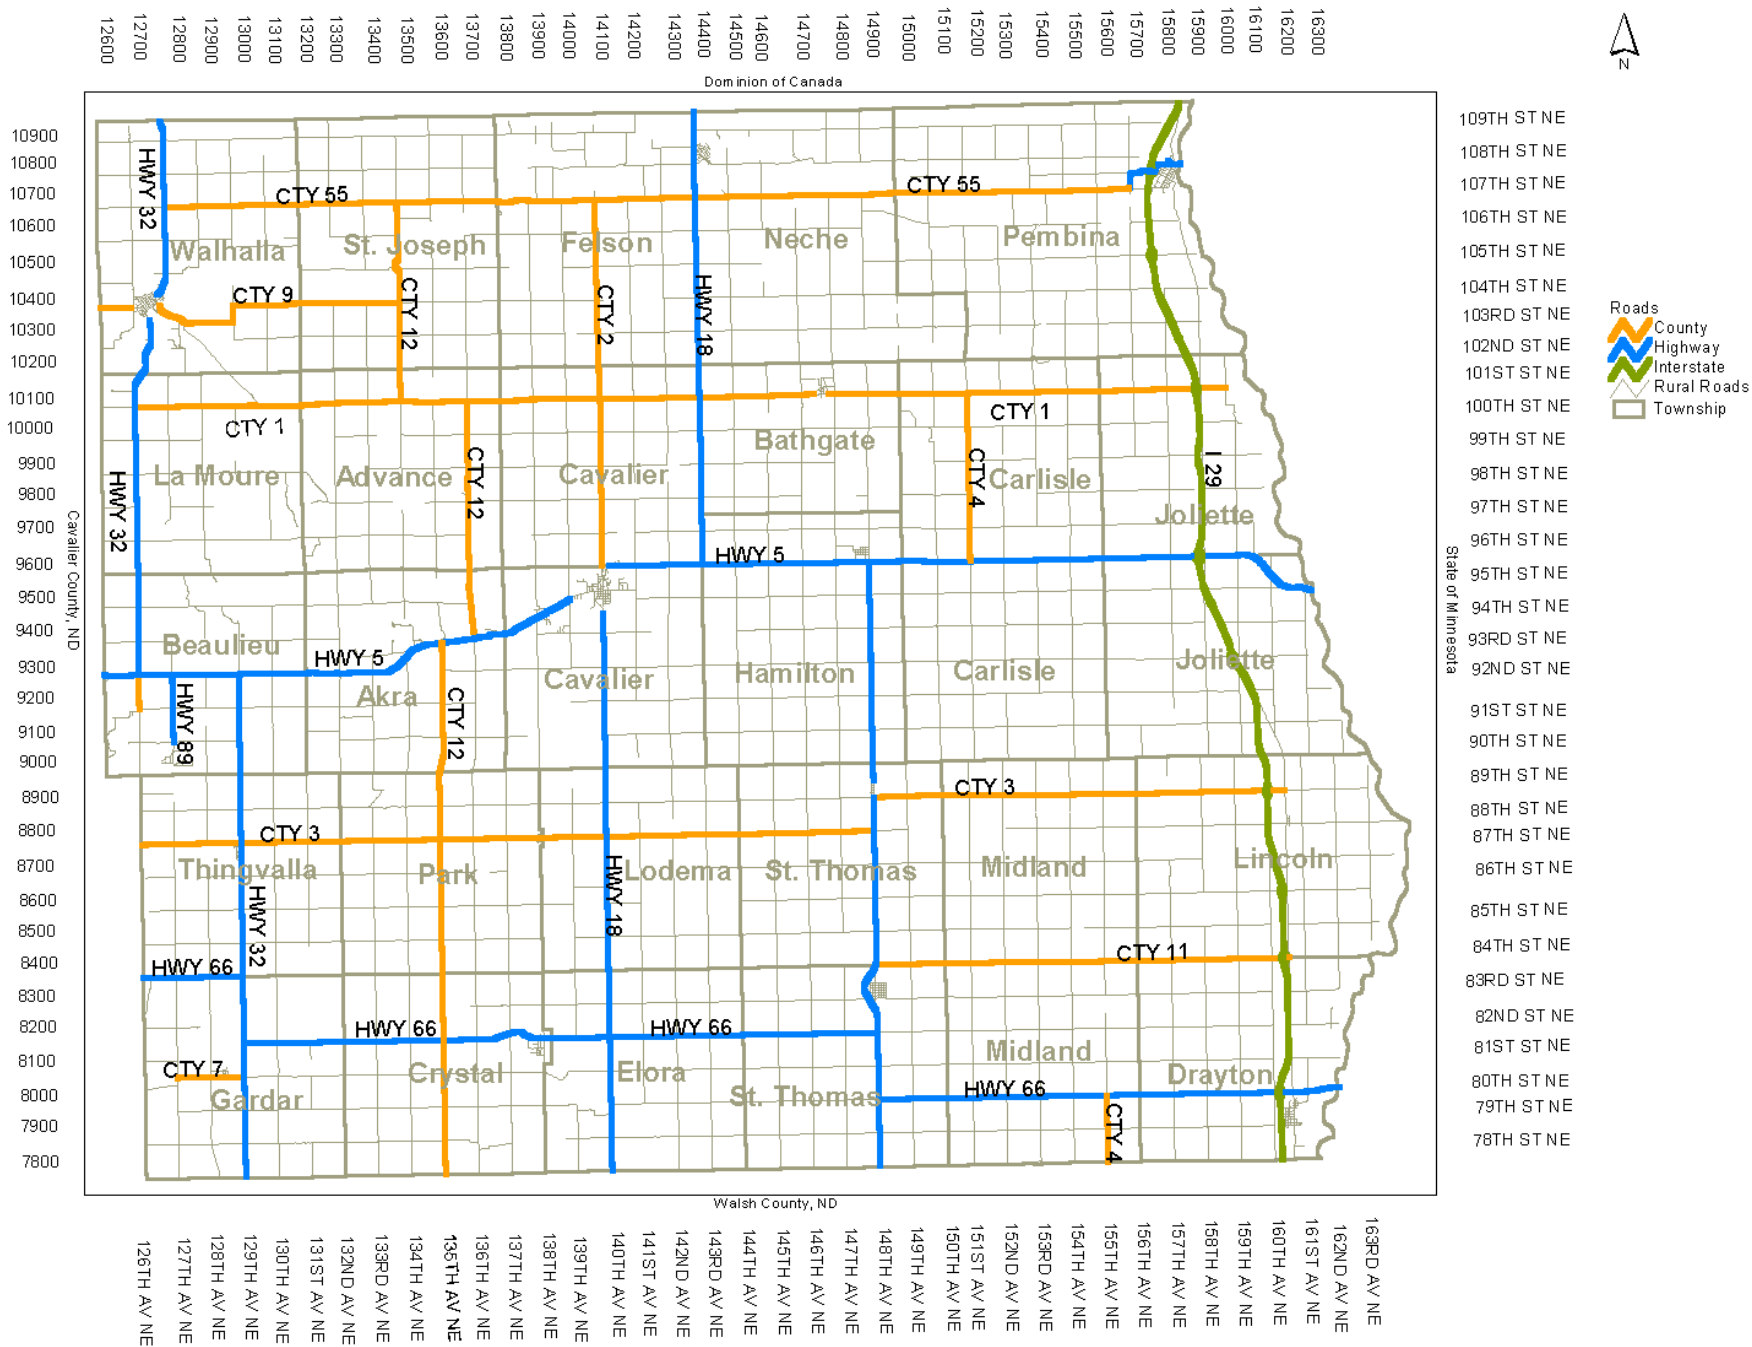

Pembina County North Dakota

An overview of how the system works:

- * Streets run East and West
- *Avenues run North and South
- *Each section equals 1 mile
 - * Each mile is divided into 100 numbers
 - *Odd numbers are to the North and West
 - *Even numbers are to the South and East
- * Federal, State, and County highways were not renamed.
- * All correction lines are followed

Resident numbers:

1st, 2nd, or possibly 3rd number –Which ST or AVE Range it falls.

3rd, or possibly 4th number Tenth of a mile

4th, or possibly 5th number Hundredth of a mile– And Even or Odd

ODD to the West and North

Even to the East and South

Since Pembina county is in the Northeast corner of the state, all streets and avenues end in NE.

Unincorporated cities were addressed differently because they wouldn't fit into this addressing system. Old plat maps were consulted to address these areas. Rural subdivisions were addressed much like the unincorporated cities. Each road was assigned a name.

The incorporated cities addressed their own residents and gave the county the information to put into address database.

A Pembina County map is included which illustrates how the system works in the rural area.