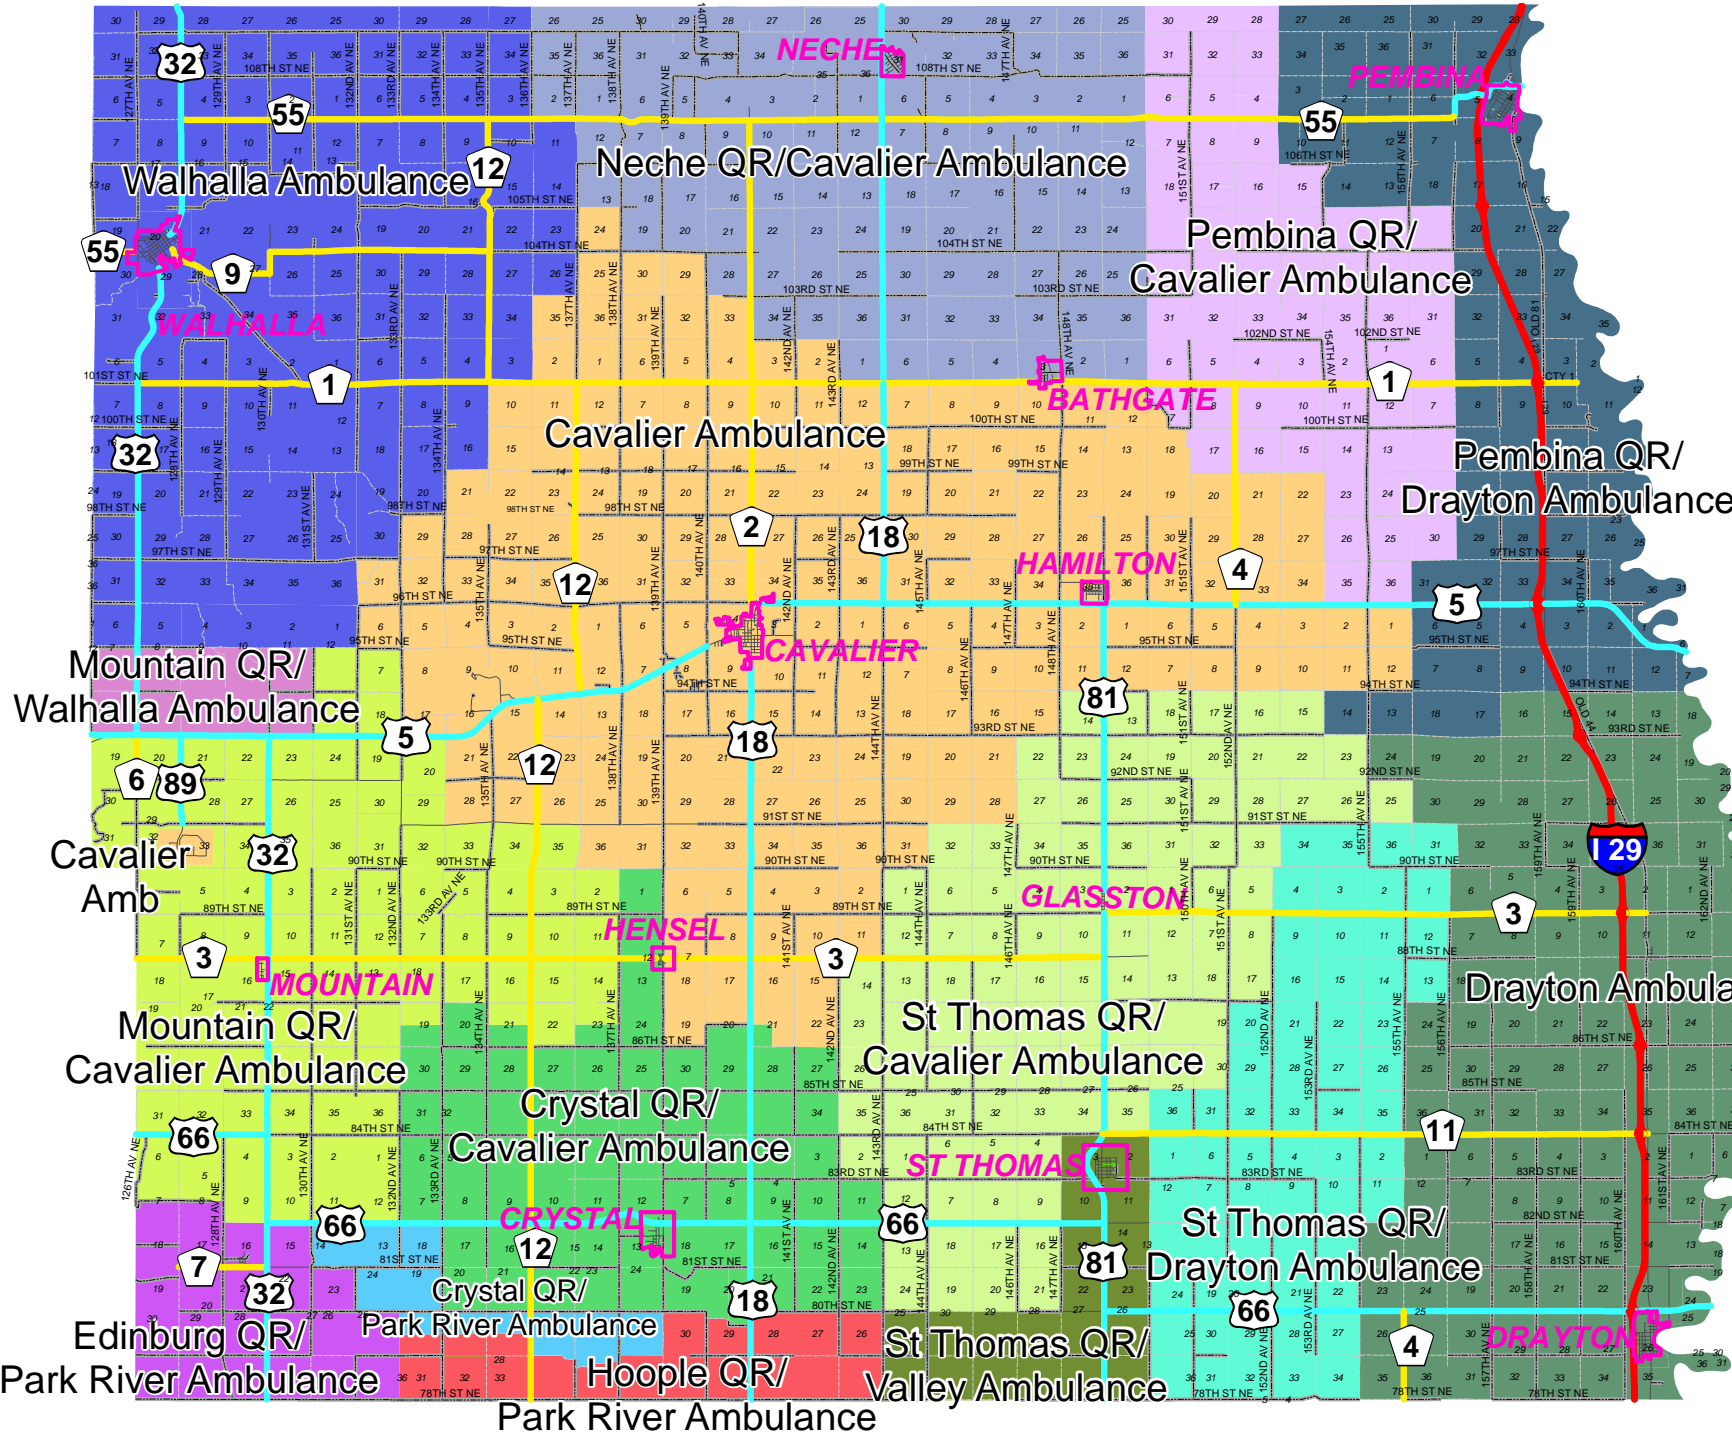

Emergency Service Zone (Ambulance & Quick Response)

- Corporate Boundaries
- County
- Highway
- Interstate
- ASPHALT
- GRAVEL
- DIRT
- GRASS
- MEDICAL**
- Cavalier Ambulance
- Crystal QR/Cavalier Ambulance
- Crystal QR/Park River Ambulance
- Drayton Ambulance
- Edinburg QR/Park River Ambulance
- Hoople QR/Park River Ambulance
- Mountain QR/Cavalier Ambulance
- Mountain QR/Walhalla Ambulance
- Neche QR/Cavalier Ambulance
- Pembina QR/Cavalier Ambulance
- Pembina QR/Drayton Ambulance
- St Thomas QR/Cavalier Ambulance
- St Thomas QR/Drayton Ambulance
- St Thomas QR/Valley Ambulance
- Walhalla Ambulance