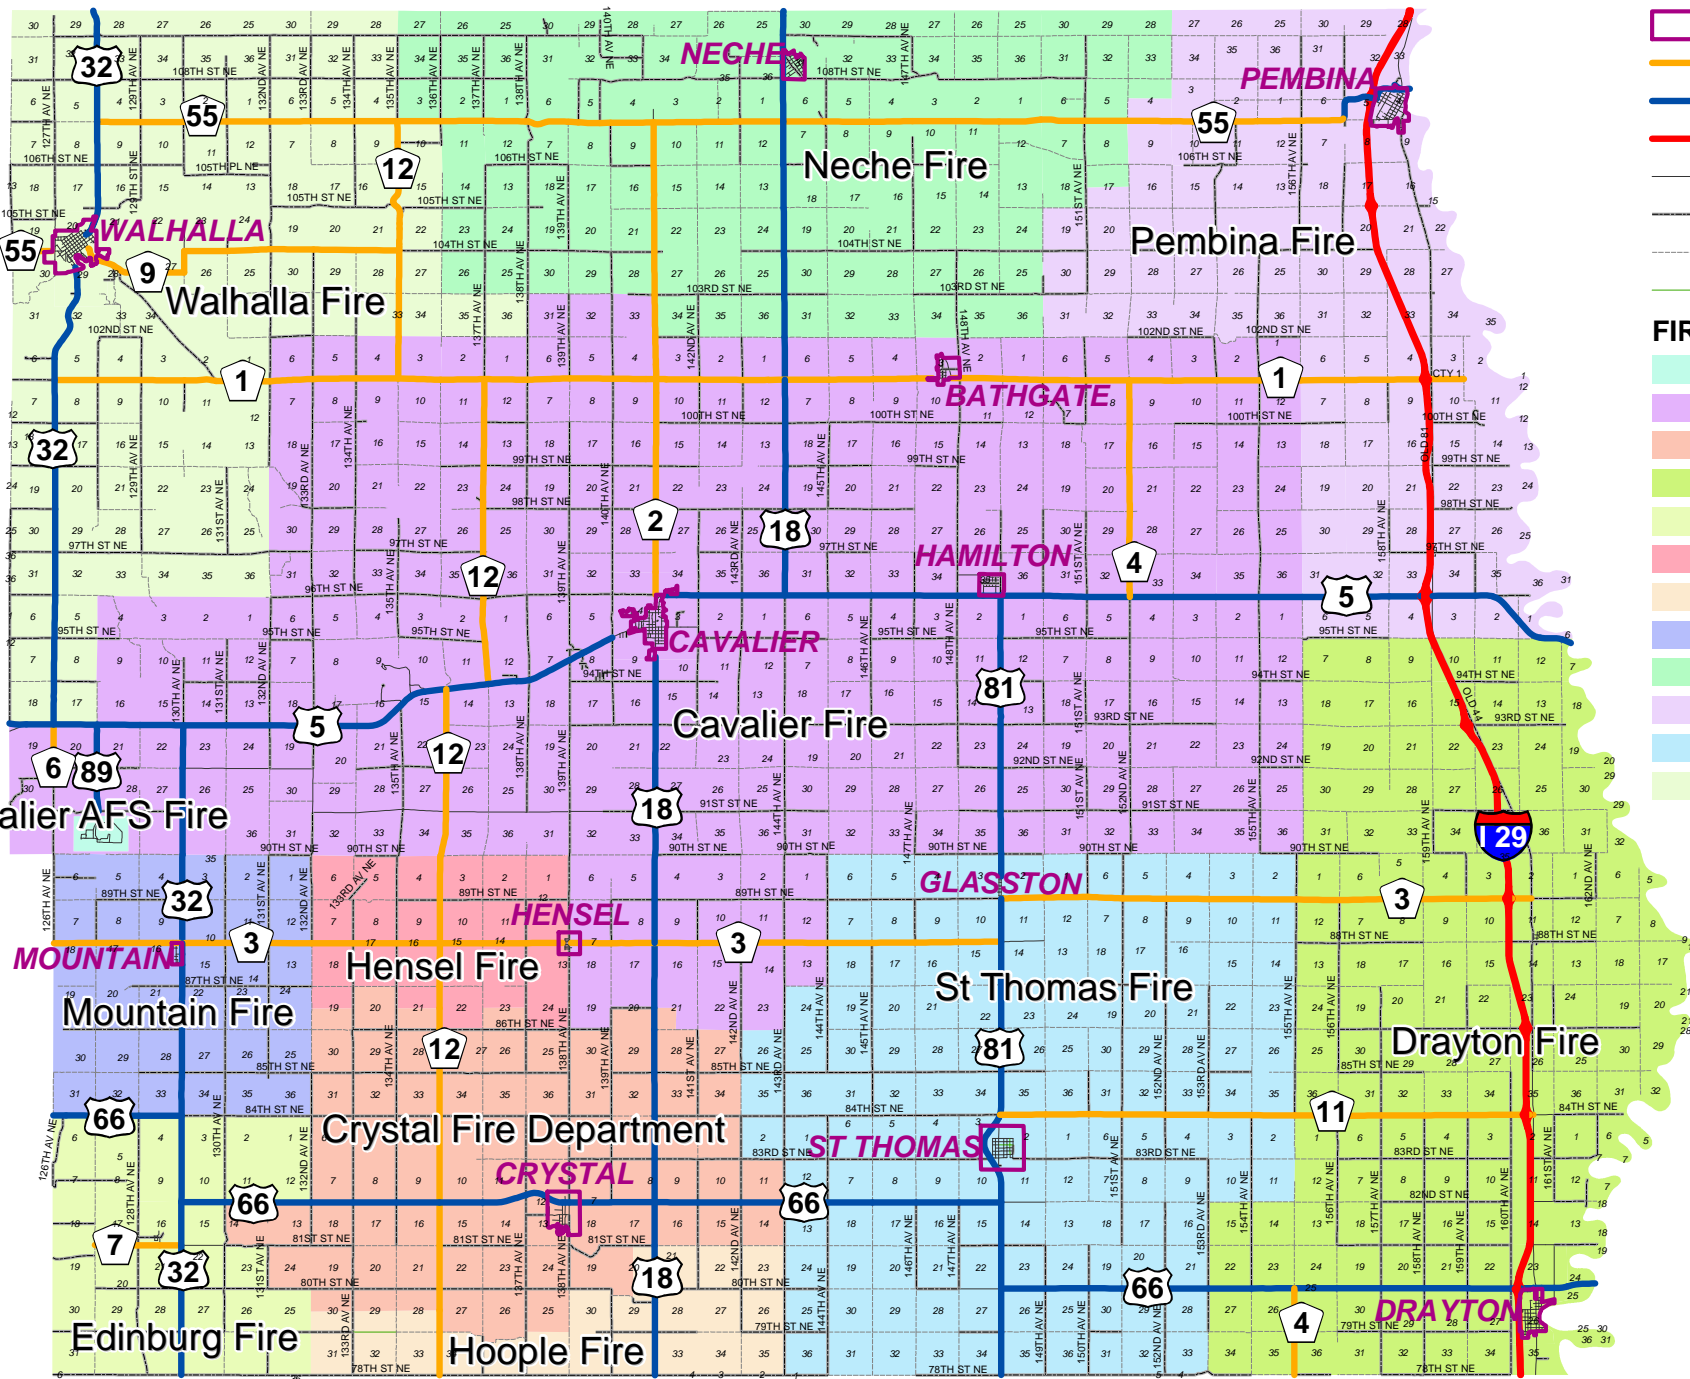

Fire Department Zones

- Corporate Boundaries
- County
- Highway
- Interstate
- ASPHALT
- GRAVEL
- DIRT
- GRASS

FIRE DEPARTMENT

- Cavalier AFS Fire Department
- Cavalier Fire Department
- Crystal Fire Department
- Drayton Fire Department
- Edinburg Fire Department
- Hensel Fire Department
- Hoople Fire Department
- Mountain Fire Department
- Neche Fire Department
- Pembina Fire Department
- St Thomas Fire Department
- Walhalla Fire Department