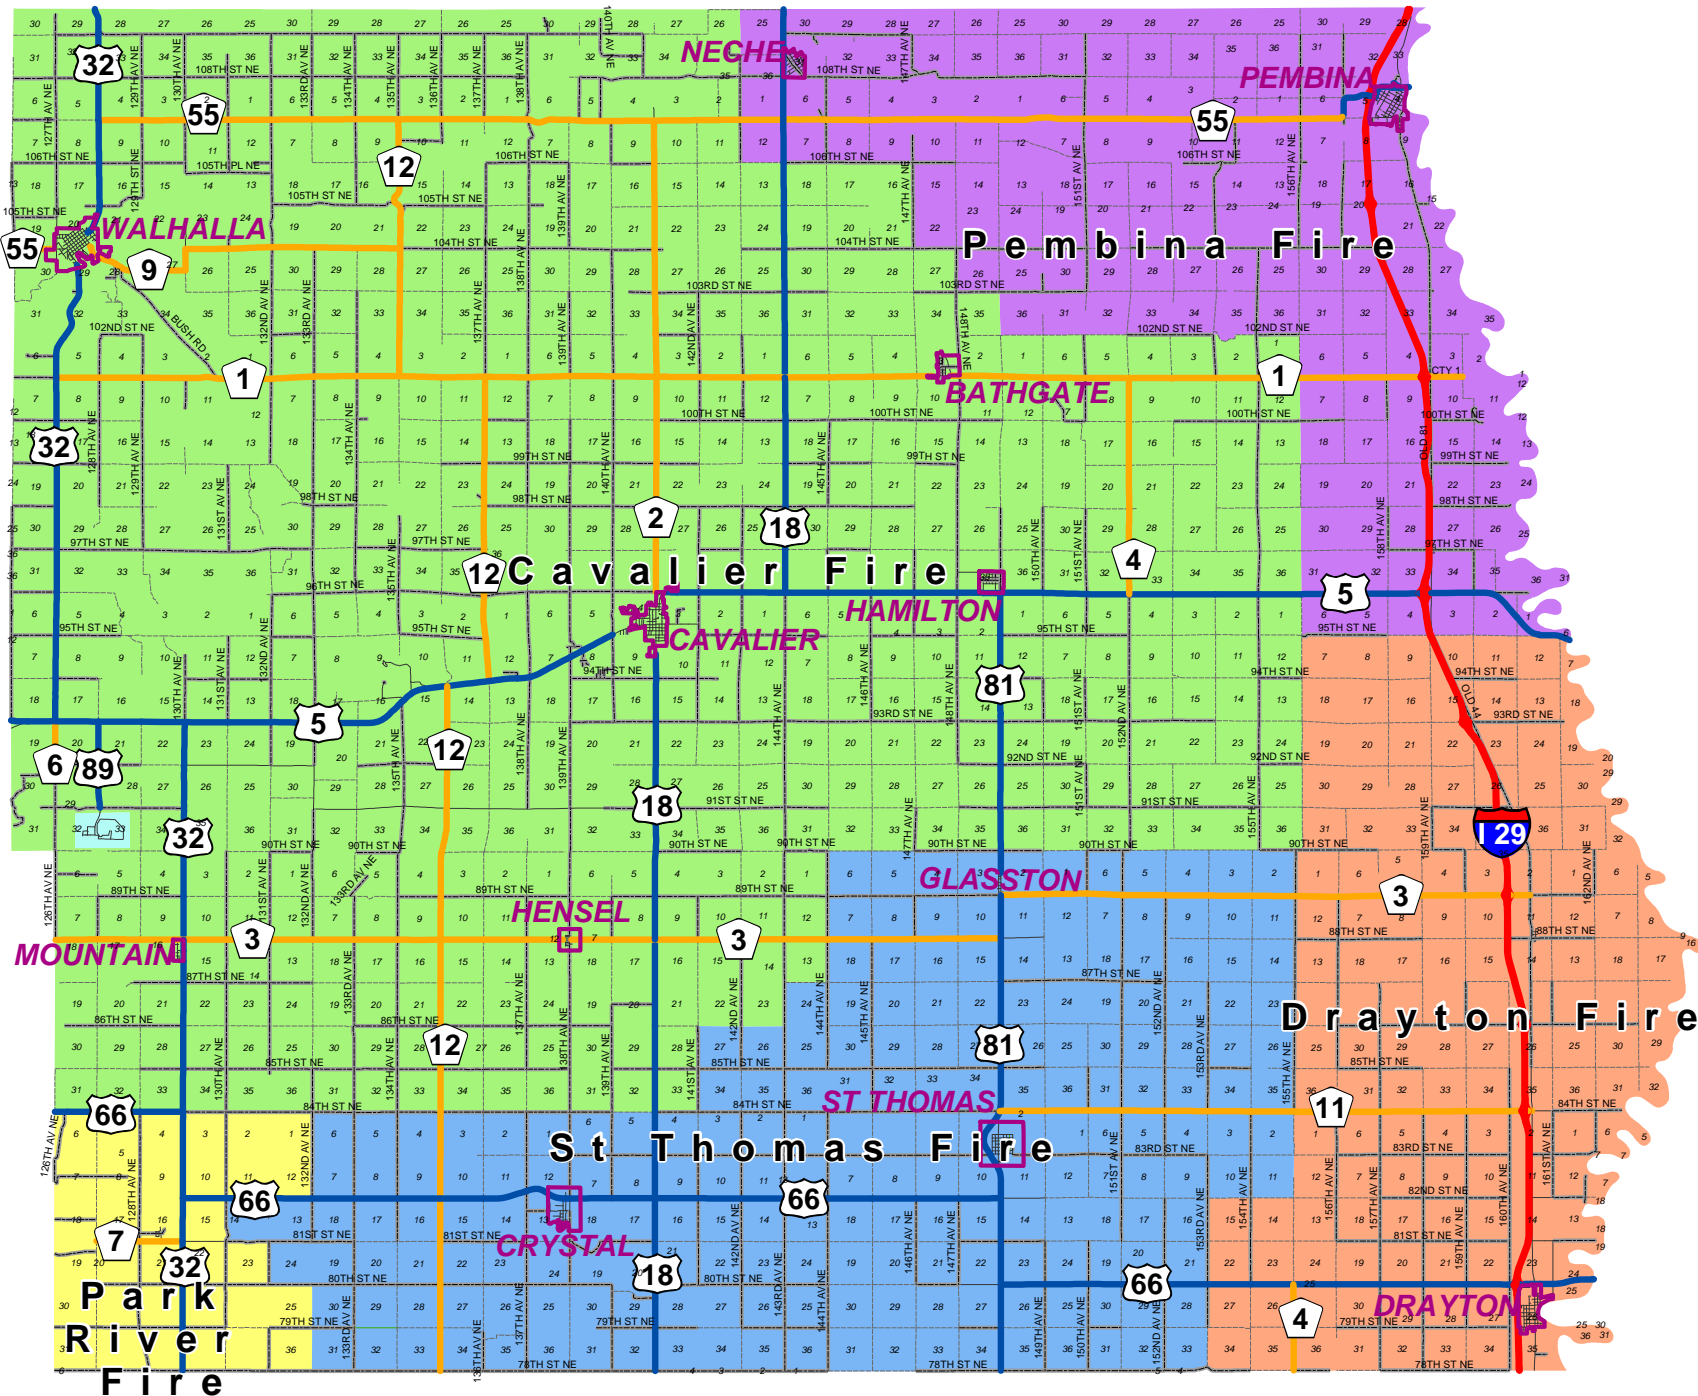

# Fire Department Mutual Aid: Extrication

- Corporate Boundaries
  - County
  - Highway
  - Interstate
  - ASPHALT
  - GRAVEL
  - DIRT
  - GRASS
- Extrication**
- Cavalier AFS Fire
  - Cavalier Fire
  - Drayton Fire
  - Park River Fire
  - Pembina Fire
  - St Thomas Fire

Notation:  
Extrication certified  
Fire Departments are:  
Cavalier Fire  
Drayton Fire  
Pembina Fire  
St Thomas Fire  
Park River Fire

Extrication  
Mutual Aid are based on  
closest distance, from  
each respective Fire  
Department.

Pembina County  
Emergency Mgt/911  
Feb 3, 2005